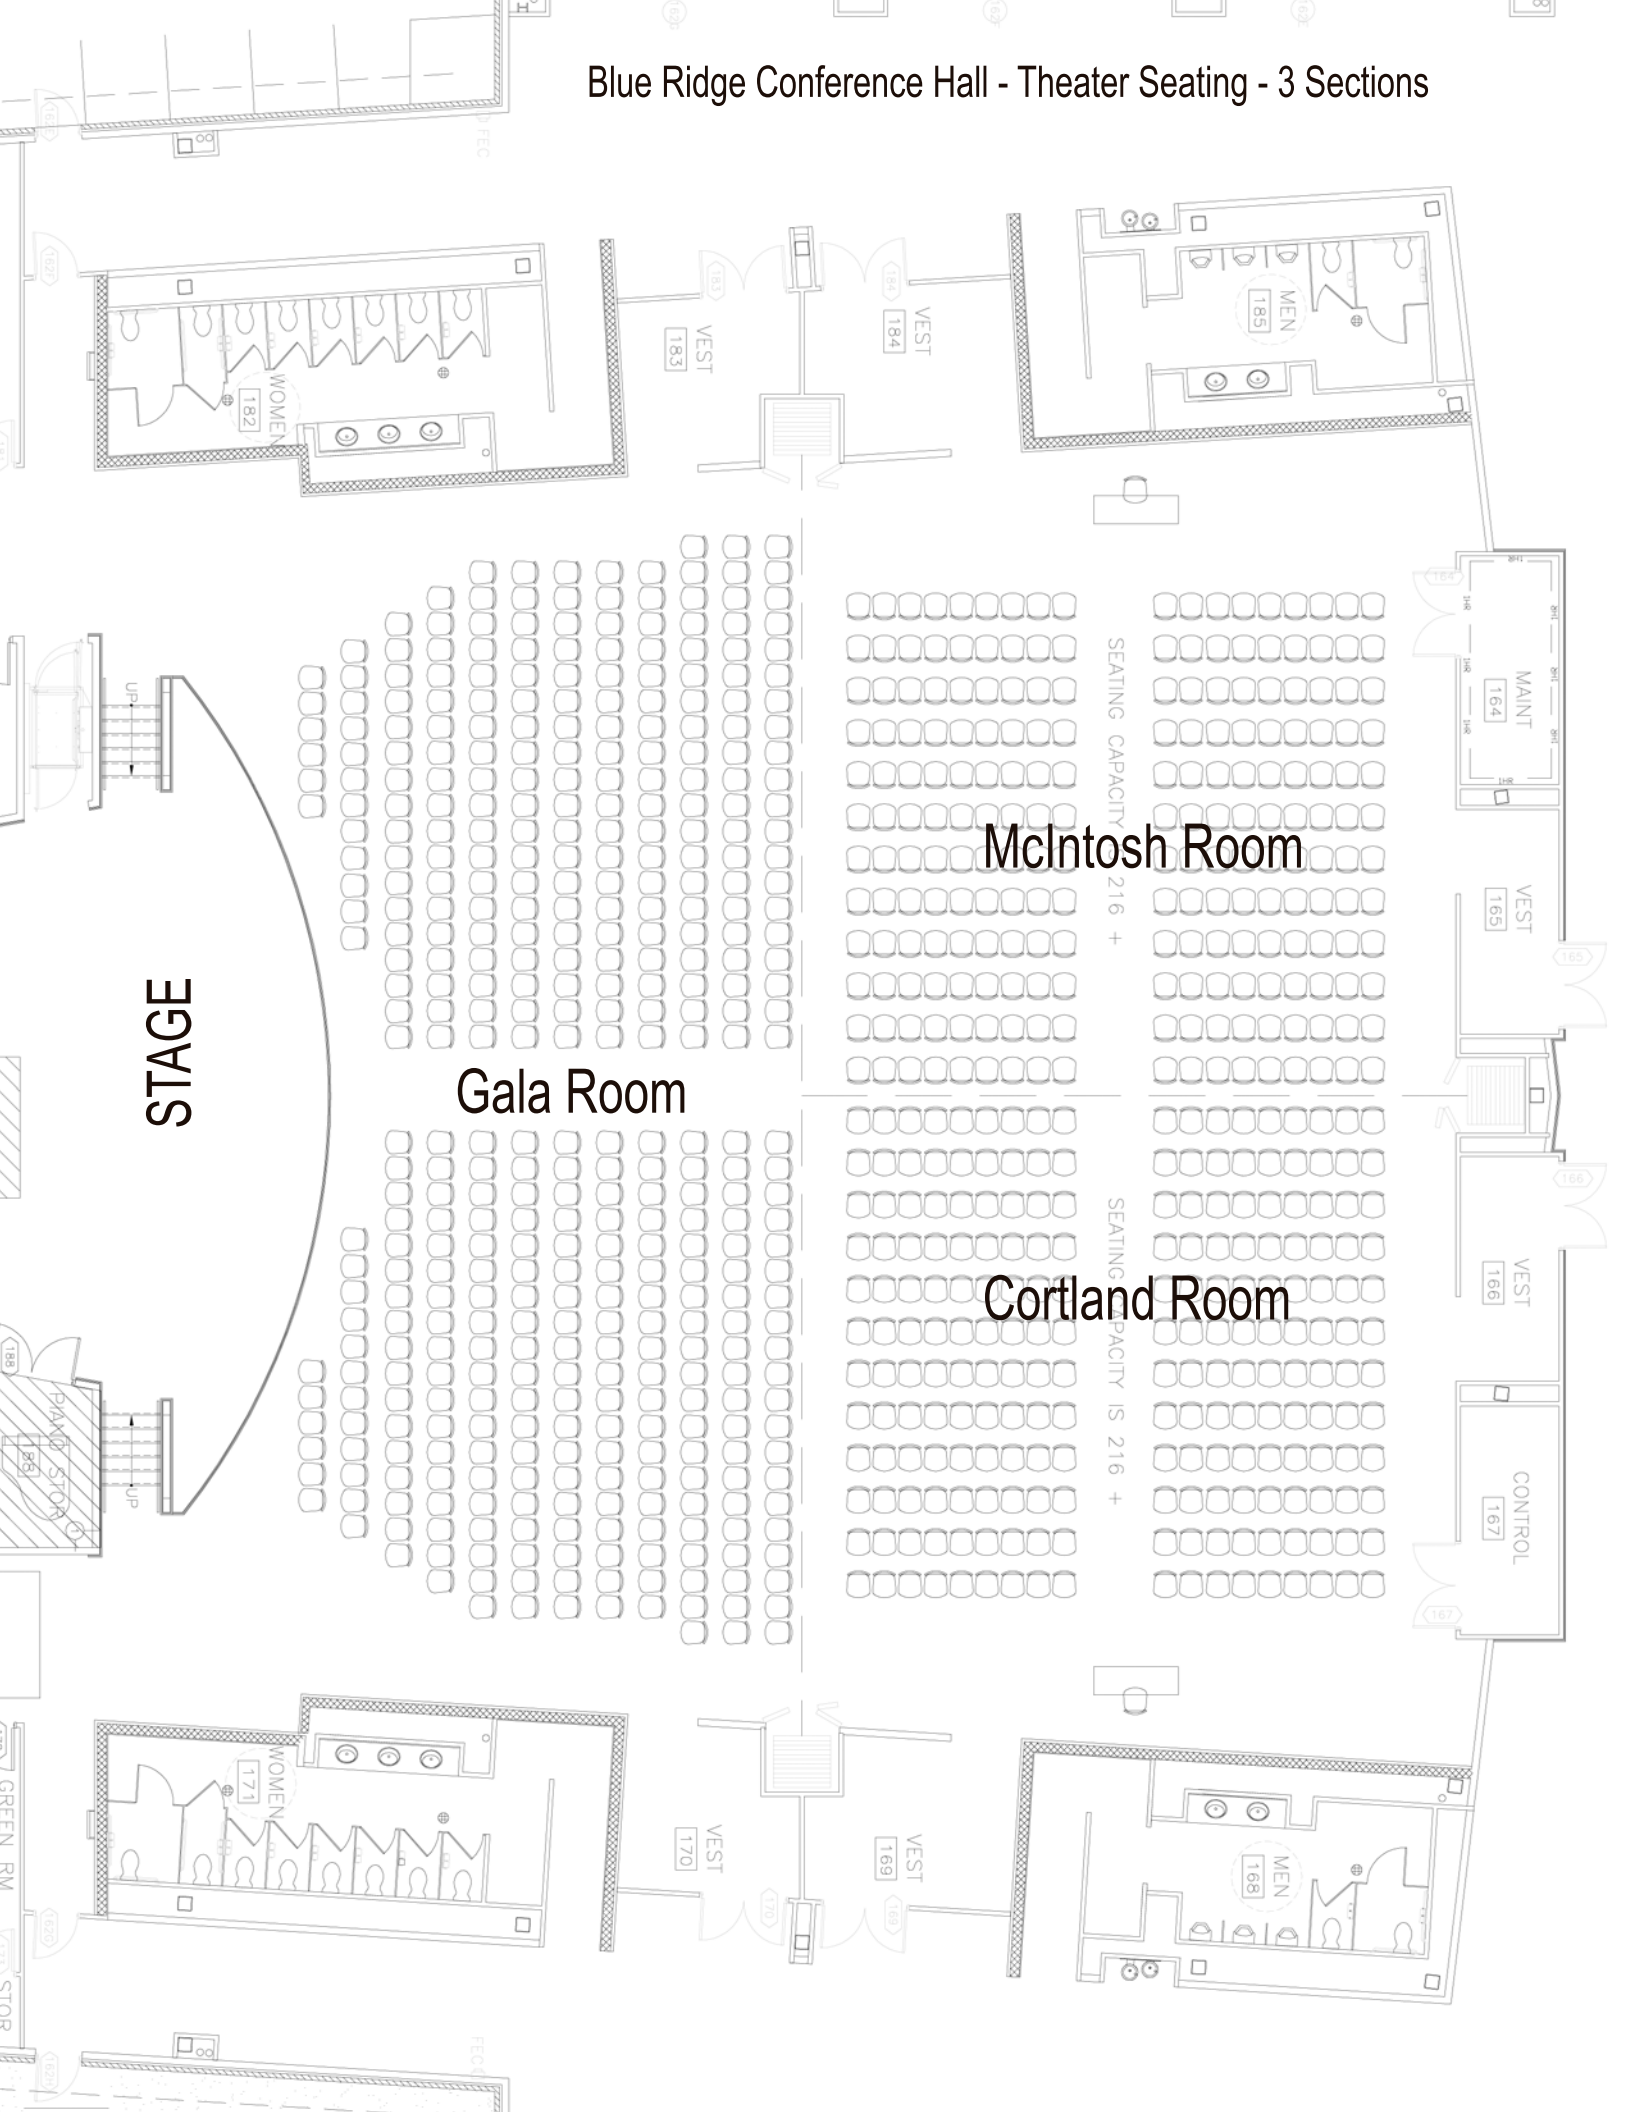

Blue Ridge Conference Hall - Theater Seating - 3 Sections

McIntosh Room

Gala Room

Cortland Room

STAGE

SEATING CAPACITY 216 +

SEATING CAPACITY IS 216 +

182 WOMEN

185 MEN

183 VEST

184 VEST

164 MAINT

165 VEST

166 VEST

167 CONTROL

171 WOMEN

168 MEN

170 VEST

169 VEST

188 PIANO STOR

189 GREEN RM

189 VEST STOR