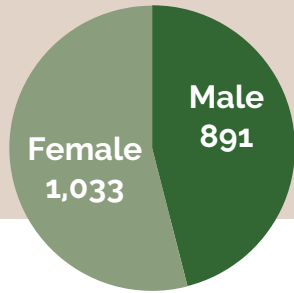

# Enrollment Summary: Spring Semester 2018

Total Number of Curriculum Students Enrolled: 1,924

## Gender

## County of Residence

Henderson	1,240
Transylvania	408
Buncombe	124
Polk	60
Other	92

**Average Age: 24**