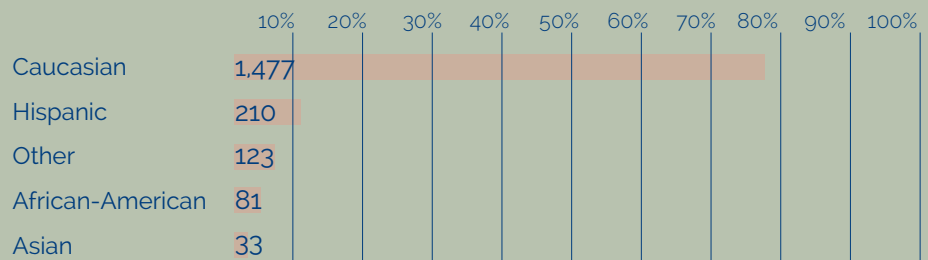

Student Diversity