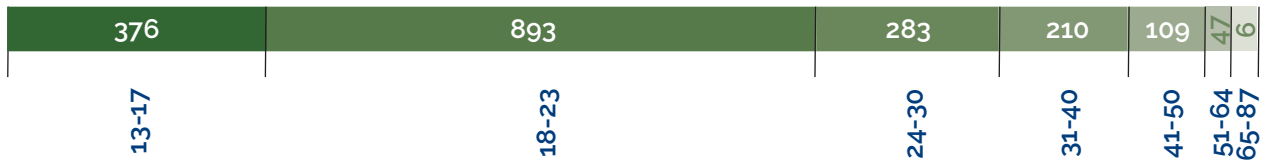

Age of Students